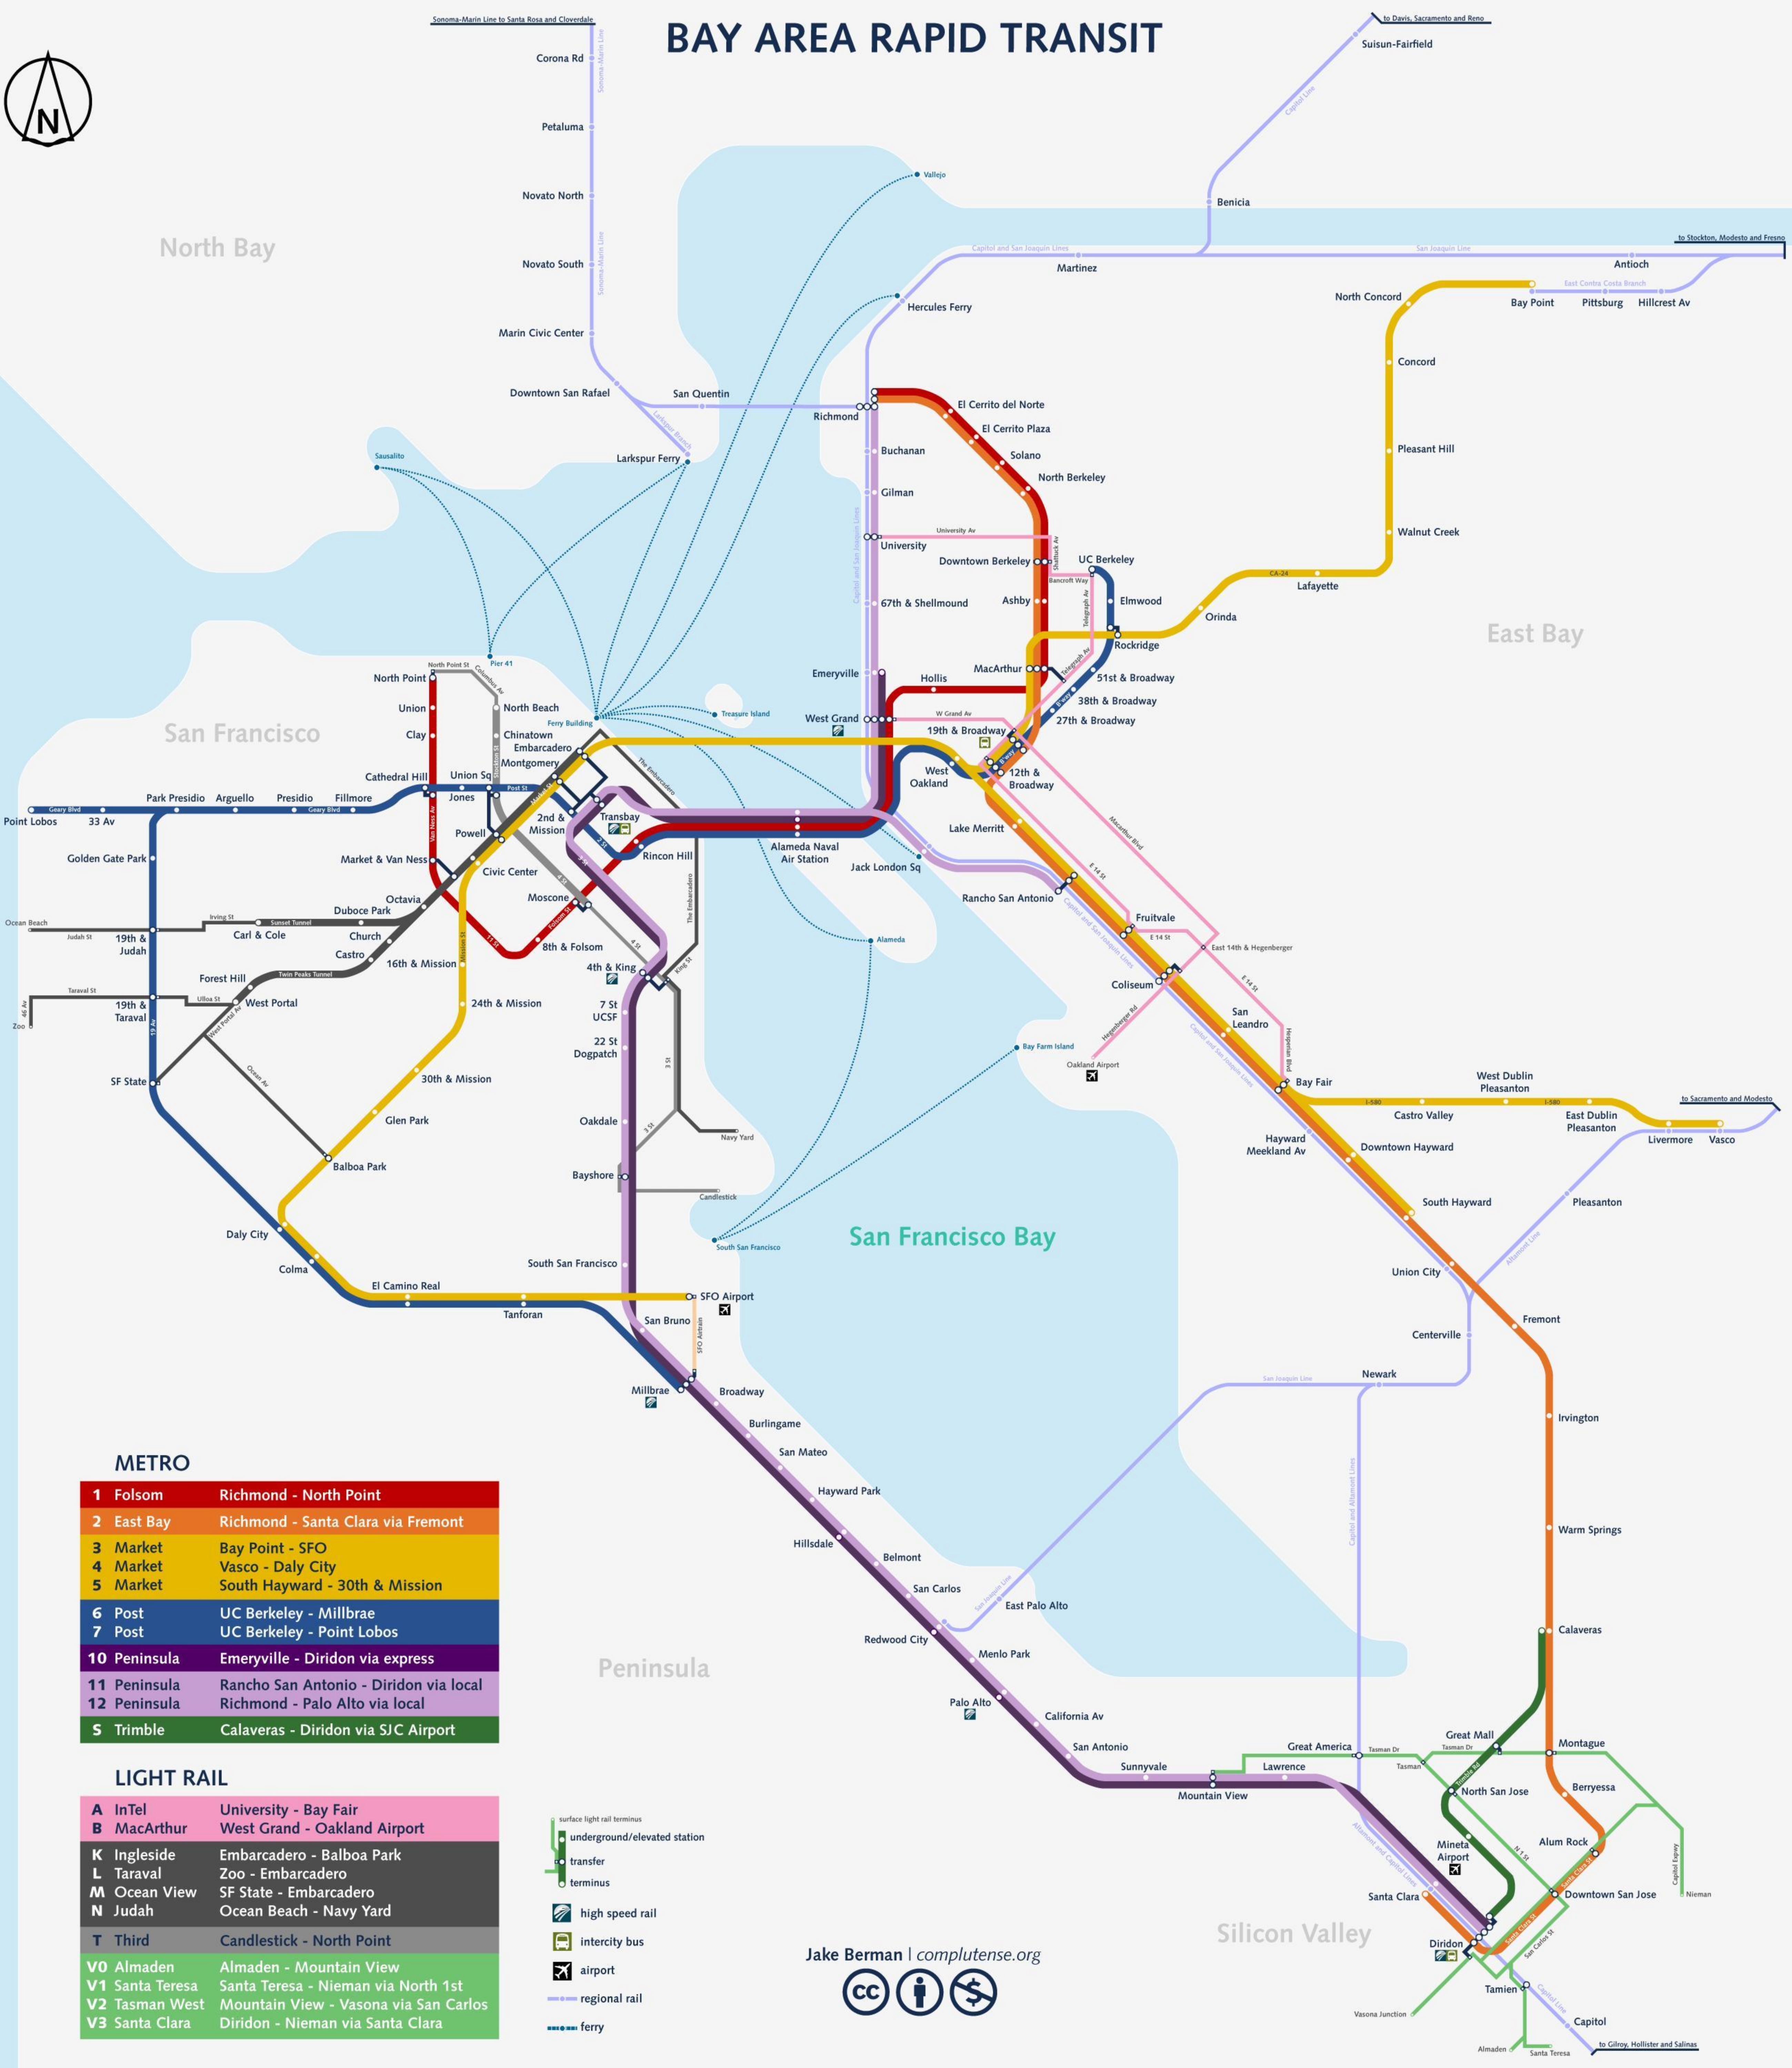

# BAY AREA RAPID TRANSIT

## METRO

1 Folsom	Richmond - North Point
2 East Bay	Richmond - Santa Clara via Fremont
3 Market	Bay Point - SFO
4 Market	Vasco - Daly City
5 Market	South Hayward - 30th & Mission
6 Post	UC Berkeley - Millbrae
7 Post	UC Berkeley - Point Lobos
10 Peninsula	Emeryville - Diridon via express
11 Peninsula	Rancho San Antonio - Diridon via local
12 Peninsula	Richmond - Palo Alto via local
S Trimble	Calaveras - Diridon via SJC Airport

## LIGHT RAIL

A InTel	University - Bay Fair
B MacArthur	West Grand - Oakland Airport
K Ingleside	Embarcadero - Balboa Park
L Taraval	Zoo - Embarcadero
M Ocean View	SF State - Embarcadero
N Judah	Ocean Beach - Navy Yard
T Third	Candlestick - North Point
V0 Almaden	Almaden - Mountain View
V1 Santa Teresa	Santa Teresa - Nieman via North 1st
V2 Tasman West	Mountain View - Vasona via San Carlos
V3 Santa Clara	Diridon - Nieman via Santa Clara

- surface light rail terminus
- underground/elevated station
- transfer
- terminus
- high speed rail
- intercity bus
- airport
- regional rail
- ferry

Jake Berman | [complutense.org](http://complutense.org)